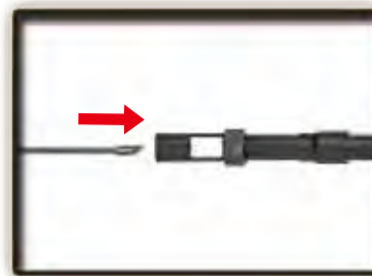

RETRACTABLE STOCK

Press the stock release lever to unlock.

Adjust the position (6 position).

UNJAM

Remove the magazine.

Return the hop up dial to normal position and insert the cleaning rod from the lead edge of the inner barrel.

Be sure to have the rod facing down and reaching to the end to remove clogged pellets.

TROUBLE SHOOTING

Selector lever is set to safety. Set the selector lever to Semi or Full Auto.

No operation. Check the wire set contact on the motor.