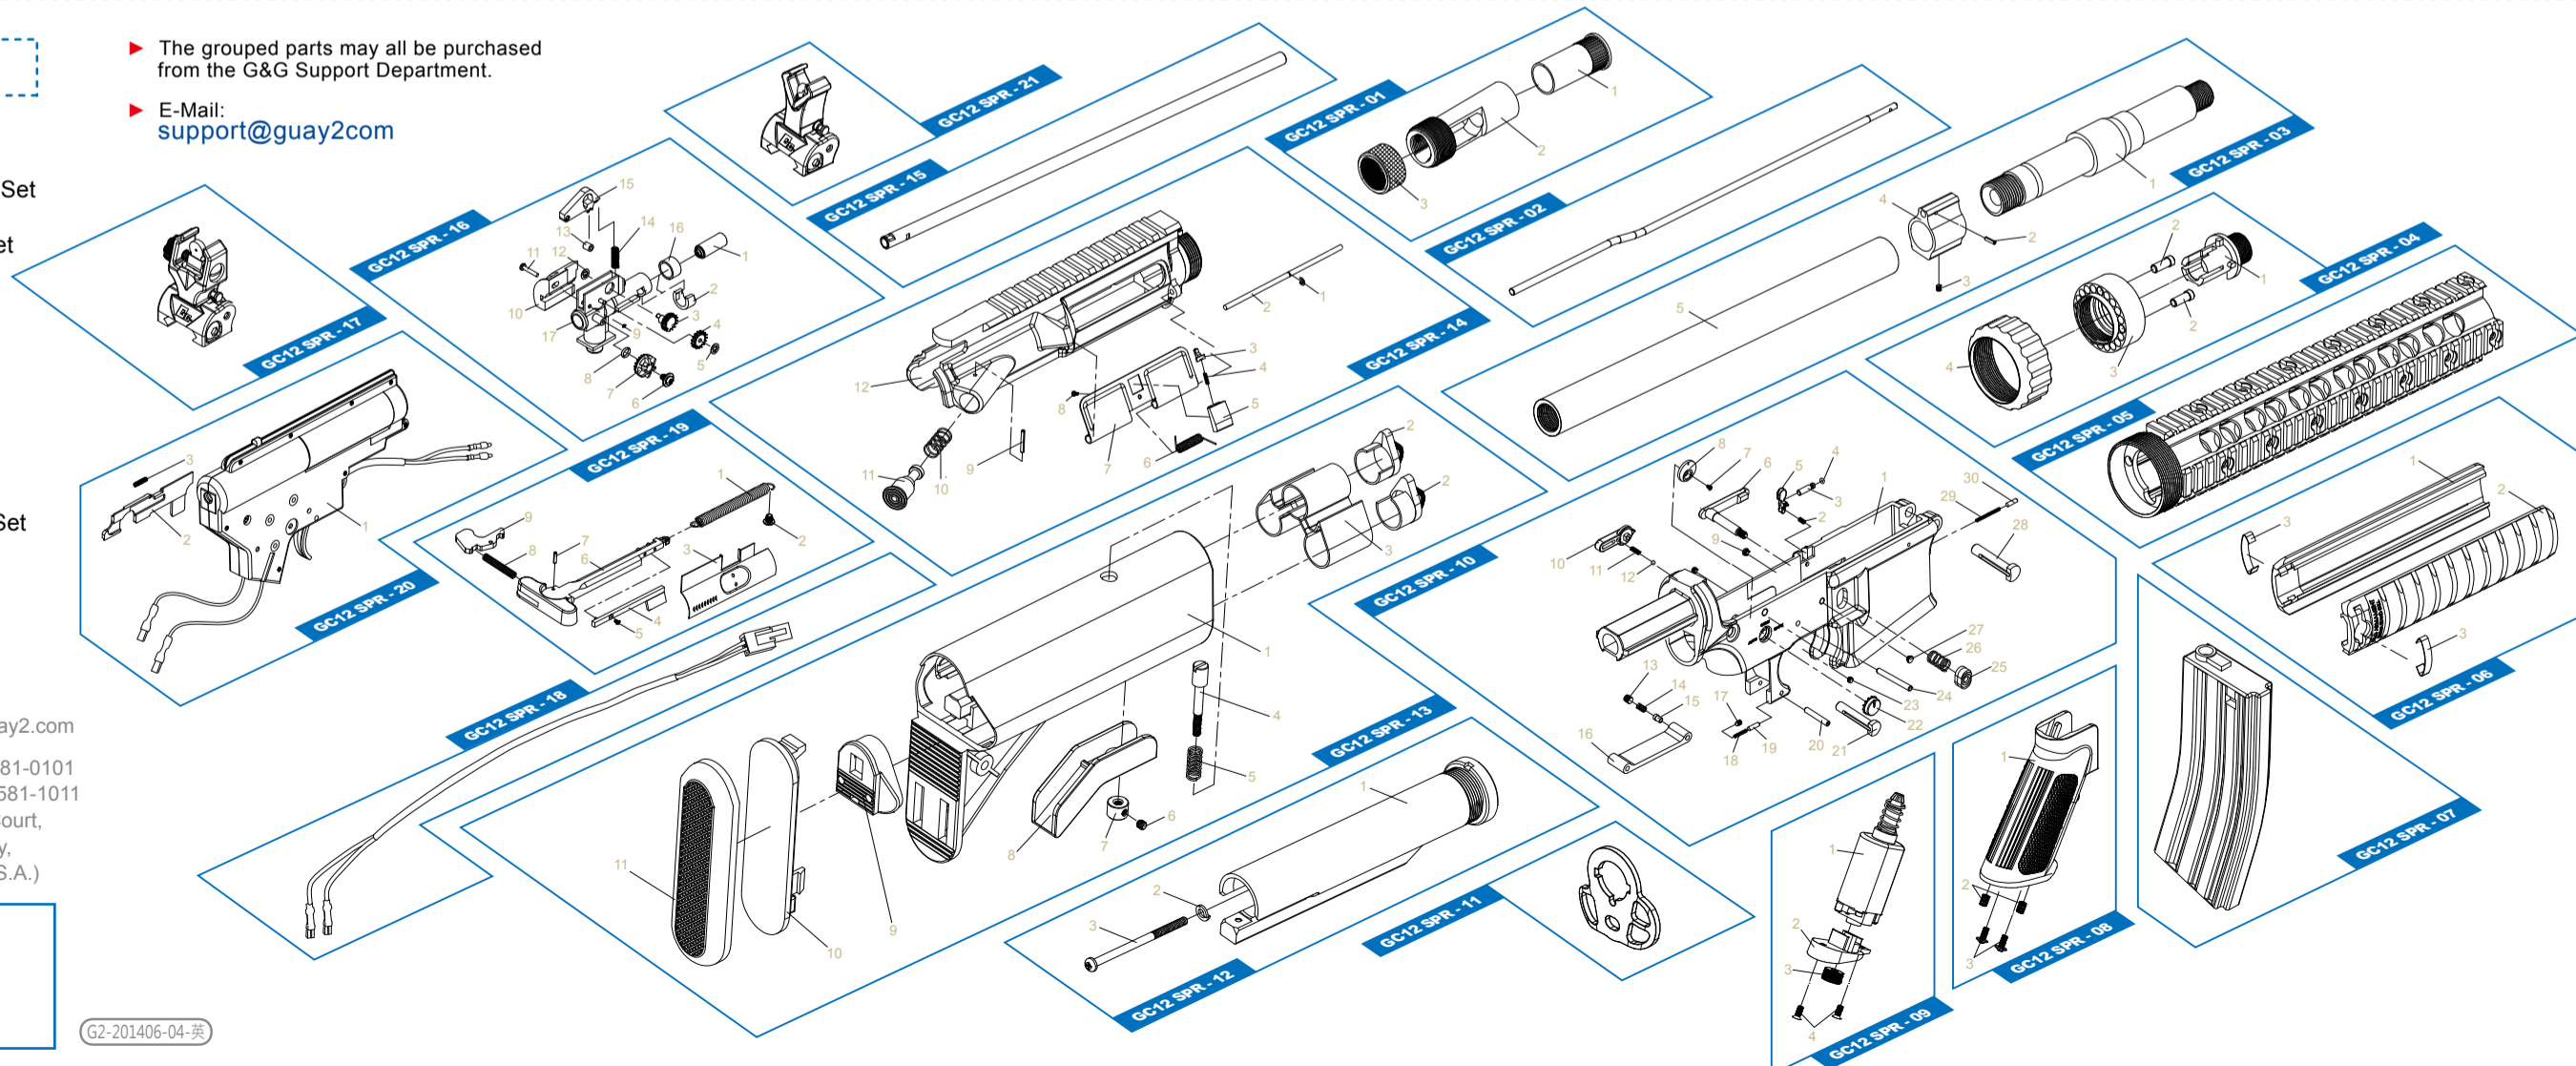

PARTS LIST

GC12 SPR - 01	Flash Suppressor	GC12 SPR - 12	Buffer Tube Set
GC12 SPR - 02	Imitation Gas Tube	GC12 SPR - 13	Retractable Stock Set
GC12 SPR - 03	Outer Barrel Set	GC12 SPR - 14	Upper Receiver Set
GC12 SPR - 04	Delta Ring	GC12 SPR - 15	Inner Barrel
GC12 SPR - 05	Rail System Set	GC12 SPR - 16	Hop-Up Set
GC12 SPR - 06	Rail Cover	GC12 SPR - 17	Rear Sight
GC12 SPR - 07	450 Hi-Cap Magazine	GC12 SPR - 18	Battery Wire
GC12 SPR - 08	Grip Set	GC12 SPR - 19	Charging Handle Set
GC12 SPR - 09	Motor Set	GC12 SPR - 20	Gear Box Set
GC12 SPR - 10	Lower Receiver Set	GC12 SPR - 21	Front Sight
GC12 SPR - 11	Sling Swivel		

▶ The grouped parts may all be purchased from the G&G Support Department.

▶ E-Mail: support@guay2.com