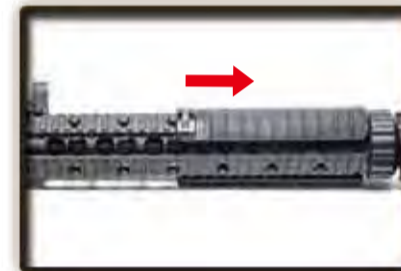

Be sure to have the rod facing down and reaching to the end to remove clogged pellets.

TROUBLE SHOOTING

Selector lever is set to safety. Set the selector lever to Semi or Full Auto.

No operation. Check the wire set contact on the motor.

No operation. Make sure the battery is fully charged and wires are properly connected.

INSTALLING RAIL COVER

Press the metal spring to release the rail cover.

Slide to an appropriate position.

REAR SIGHT ADJUSTMENT