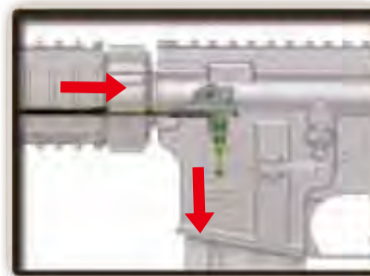

RETRACTABLE STOCK

Press the stock release lever to unlock.

Adjust the position (6 position).

UNJAM

Remove the magazine.

Return the hop up dial to normal position and insert the cleaning rod from the lead edge of the inner barrel.

Be sure to have the rod facing down and reaching to the end to remove clogged pellets.

TROUBLE SHOOTING

Selector lever is set to safety. Set the selector lever to Semi or Full Auto.

No operation. Check the wire set contact on the motor.