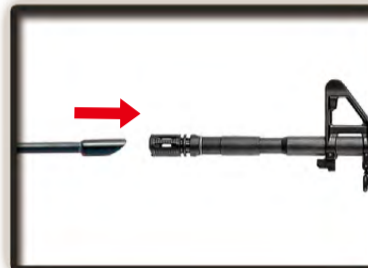

**F**UTURE INNOVATION  
**F**INEST QUALITY  
**F**AST SERVICE  
**F**REE ITEMS  
**F**AIR PRICE

GC7A1 is based off the C7A1. The C7A1 assault rifle is an improved version of the basic C7 combat rifle, incorporating a low-mounted optical sight. The C7 rifle is a Canadian adaptation of a U.S. fire-arm known as the M16A1E1. The C7A1 eliminates the carrying handle of the C7 and substitutes an optical sight. The C7A1 assault rifle is the personal weapon for most soldiers in Canada and outside the country.

## INSTALLATION TRI-RAIL MOUNT

Put the Tri-Rail Mount below the front sight.

Fasten the screw.

## MAINTENANCE

Remove the magazine.

Return the hop up dial to normal position and insert the cleaning rod from the lead edge of the inner barrel.

Be aware to have the rod facing down and reaching to the end, and remove clogged pellets.