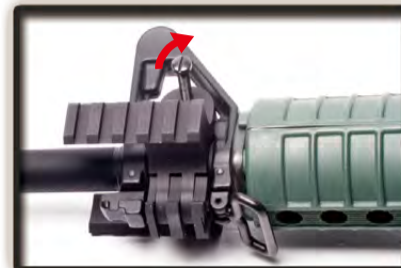

**F**UTURE INNOVATION  
**F**INEST QUALITY  
**F**AST SERVICE  
**F**REE ITEMS  
**F**AIR PRICE

GC7A1 is based off the C7A1. The C7A1 assault rifle is an improved version of the basic C7 combat rifle, incorporating a low-mounted optical sight. The C7 rifle is a Canadian adaptation of a U.S. fire-arm known as the M16A1E1. The C7A1 eliminates the carrying handle of the C7 and substitutes an optical sight. The C7A1 assault rifle is the personal weapon for most soldiers in Canada and outside the country.

## INSTALLATION TRI-RAIL MOUNT

Put the Tri-Rail Mount below the front sight.

Fasten the screw.

## MAINTENANCE

Remove the magazine.

Return the hop up dial to normal position and insert the cleaning rod from the lead edge of the inner barrel.

Be aware to have the rod facing down and reaching to the end, and remove clogged pellets.