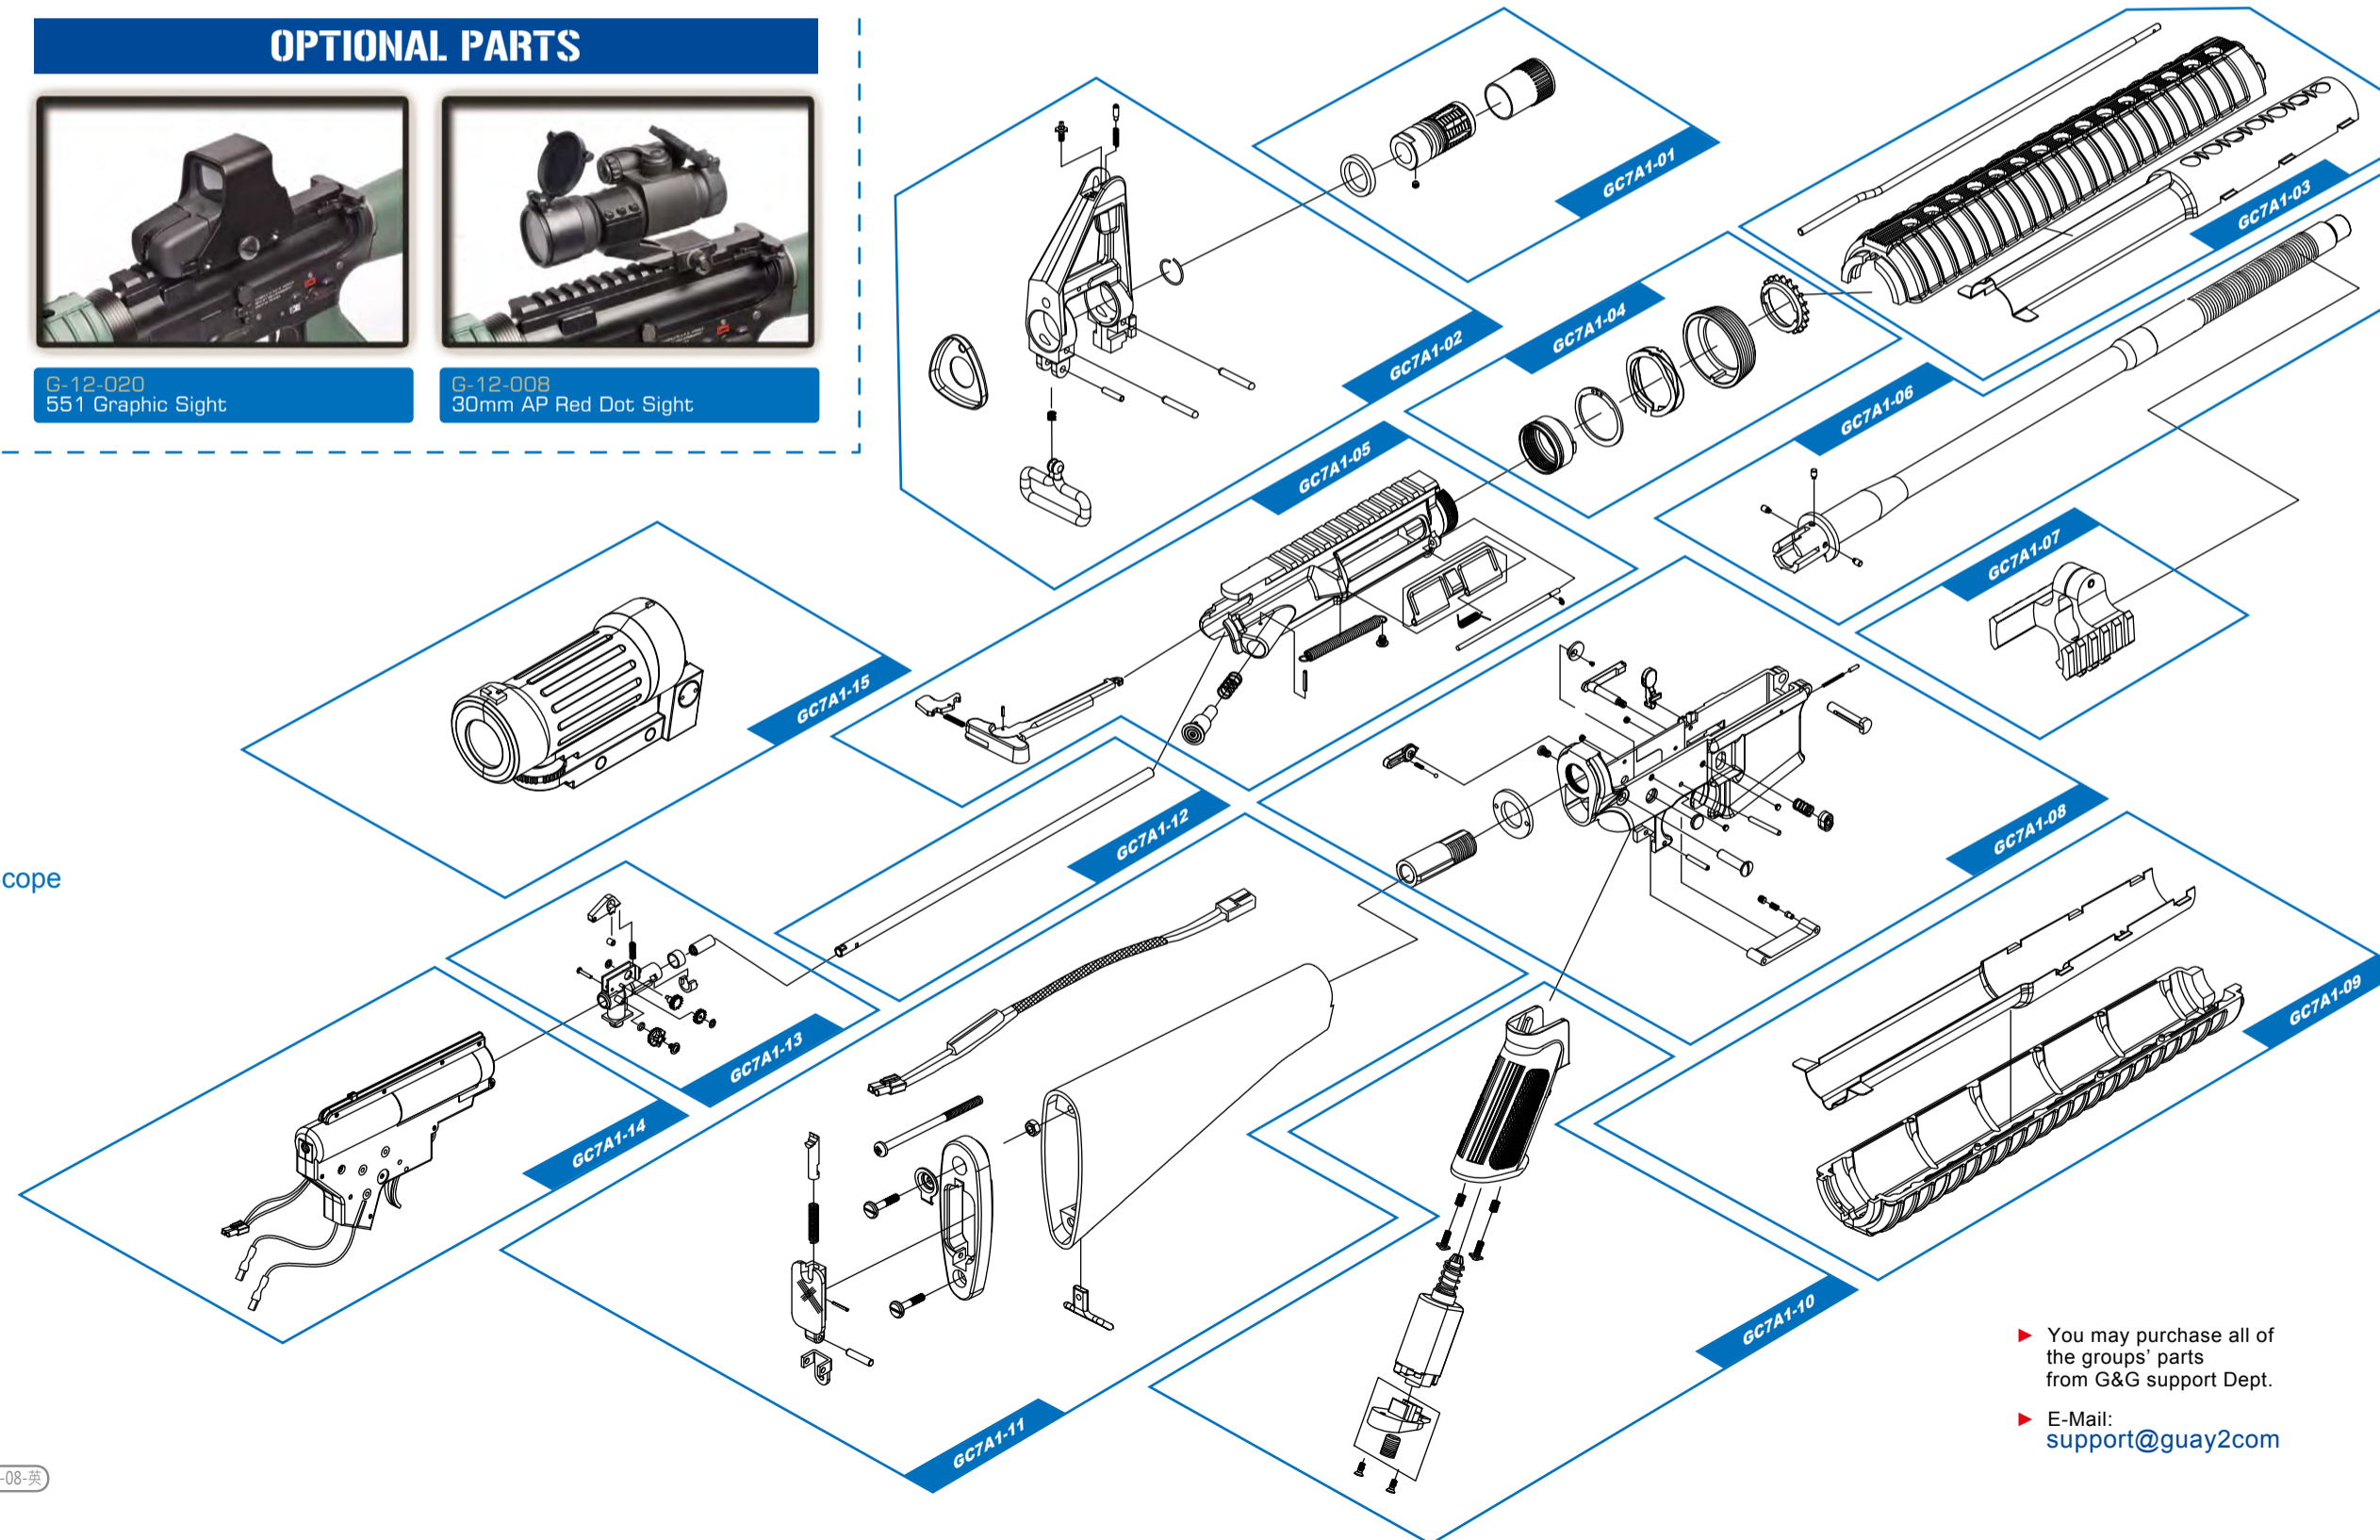

TROUBLE SHOOTING

OPTIONAL PARTS

OPTIONAL PARTS

PARTS LIST for GC7A1

GC7A1- 01 Flash Suppressor	GC7A1- 10 Grip Set
GC7A1- 02 Front Sight Set	GC7A1- 11 Fixed Stock Set
GC7A1- 03 Upper Handguard Set	GC7A1- 12 Inner Barrel Set
GC7A1- 04 Delta Ring Set	GC7A1- 13 Hop Up Set
GC7A1- 05 Upper Receiver Set	GC7A1- 14 Gear Box Set
GC7A1- 06 Outer Barrel Set	GC7A1- 15 G&G 4X Magnification Scope
GC7A1- 07 Tri-Rail Mount	
GC7A1- 08 Lower Receiver Set	
GC7A1- 09 Lower Handguard Set	

TAIWAN

Sales Dept. | sales@guay2.com , b2b@guay2.com
Technology Support Dept. | support@guay2.com
PR Dept. | pr@guay2.com

Chang Hua Headquarters
Tel : +886-4-798-9000 Fax : +886-4-798-9900
No.999, Zhonghua Rd. Shengang Township,
Changhua County 50955, Taiwan (R.O.C.)

Taipei
Tel : +886-2-2692-2000 Fax : +886-2-2692-4000
11F-3., No.27, Lane 169, Kangning St. Shijr City,
Taipei County 22180, Taiwan (R.O.C.)

U.S.A.

E-mail | sales101@guay2.com

Los Angeles
Tel : +1-626-581-0101
Fax : +1-626-581-1011
1122 Coiner Court,
City of Industry,
CA 91748 (U.S.A.)

Dealer

G2-201306-08-英

▶ You may purchase all of the groups' parts from G&G support Dept.
▶ E-Mail: support@guay2.com