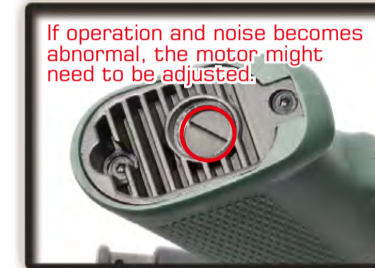

## INSTALLATION TRI-RAIL MOUNT

Put the Tri-Rail Mount below the front sight.

Fasten the screw.

## MAINTENANCE

Remove the magazine.

Return the hop up dial to normal position and insert the cleaning rod from the lead edge of the inner barrel.

Be aware to have the rod facing down and reaching to the end, and remove clogged pellets.

## TROUBLE SHOOTING

Please use flathead screwdriver to adjust the height of the motor for optimal performance.

Check and make sure the motor wires are connected to the motor.

Check and make sure the battery is connected properly.