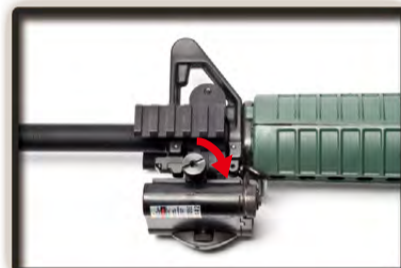

## TROUBLE SHOOTING

Please use flathead screwdriver to adjust the height of the motor for optimal performance.

Check and make sure the motor wires are connected to the motor.

Check and make sure the battery is connected properly.

## OPTIONAL PARTS

G-12-001  
Install the visible laser.

Fasten the interface knob.