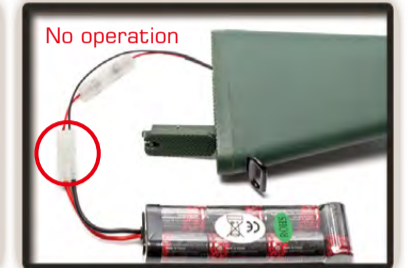

## INSTALLATION TRI-RAIL MOUNT

Put the Tri-Rail Mount below the front sight.

Fasten the screw.

## MAINTENANCE

Remove the magazine.

Return the hop up dial to normal position and insert the cleaning rod from the lead edge of the inner barrel.

Be aware to have the rod facing down and reaching to the end, and remove clogged pellets.

## TROUBLE SHOOTING

Please use flathead screwdriver to adjust the height of the motor for optimal performance.

Check and make sure the motor wires are connected to the motor.

Check and make sure the battery is connected properly.