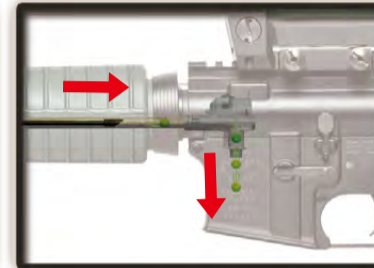

**F**UTURE INNOVATION  
**F**INEST QUALITY  
**F**AST SERVICE  
**F**REE ITEMS  
**F**AIR PRICE

GC7A1 is based off the C7A1. The C7A1 assault rifle is an improved version of the basic C7 combat rifle, incorporating a low-mounted optical sight. The C7 rifle is a Canadian adaptation of a U.S. fire-arm known as the M16A1E1. The C7A1 eliminates the carrying handle of the C7 and substitutes an optical sight. The C7A1 assault rifle is the personal weapon for most soldiers in Canada and outside the country.

## INSTALLATION TRI-RAIL MOUNT

Put the Tri-Rail Mount below the front sight.

Fasten the screw.

## MAINTENANCE

Remove the magazine.

Return the hop up dial to normal position and insert the cleaning rod from the lead edge of the inner barrel.

Be aware to have the rod facing down and reaching to the end, and remove clogged pellets.