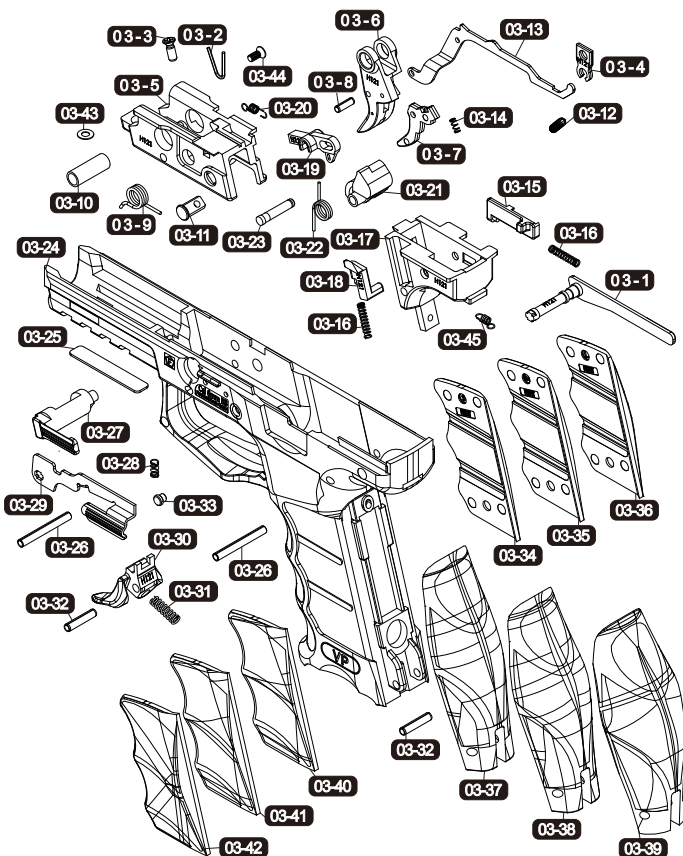

1 SLIDE

01-1 VGCCURV073	01-14 VGCCCLR010
01-2 VGCCFST011	01-15 VGCCPIS030
01-3 PSCW250403	01-16 VGCCPIS020
01-4 VGCCURV041	01-17 VGCCFPN020
01-5 PSCW141021	01-18 VGCCSPG006
01-6 VGCCURV030	01-19 VGCCPIS040
01-7 VGCCRST011	01-20 PSCW261022
01-8 VGCCURV020	01-21 VGCASPG007
01-9 VGCCPIS010	01-22 VGCCPLK050
01-10 PSCW140306	01-23 PBOT251401
01-11 VGC4PIS070	01-24 VGCCSPG011
01-12 VGCASPG006	
01-13 VGC7SPG004	

2 BARREL

02-1 VGCCBRL011	02-8 VGC0HOP040
02-2 V003TUB110	02-9 VGCCHOP010
02-3 VGCCCHOP020	02-10 PSCW020607
02-4 VGC8SPG001	02-11 VGC4SPG006
02-5 PRIG000065	02-12 VGCCSPC020
02-6 VGCCCHOP030	02-13 VGCCSPC010
02-7 VGC0HOP060	

3 GRIP

4 MAGAZINE

03-1 VGCCLRV010	04-1 VGC0MAG030
03-2 VGCCSPG003	04-2 VGC0MAG021
03-3 PSCW030832	04-3 VGC0MAG070
03-4 VGCCLRV030	04-4 VGC0SPG013
03-5 VGCCBRL020	04-5 VGC0MAG050
03-6 VGCCTHG010	04-6 VGC0MAG055
03-7 VGCCTHG020	04-7 PBOT021602
03-8 PBOT020801	04-8 VGCCMAG010
03-9 VGCCSPG009	04-9 VGC3MAG060
03-10 VGCCTHG050	04-10 VGC0MAG080
03-11 VGCCTHG040	04-11 VGCCMAG020
03-12 PSCW030803	04-12 VG00VAV010
03-13 VGCCTHG030	04-13 PSCW261022
03-14 VGCASPG004	04-14 PSCW260822
03-15 VGCCPLK030	04-15 VGCCMAG030
03-16 VGCCSPG001	
03-17 VGCCPLK010	
03-18 VGCCFPN031	
03-19 VGCCFPN010	
03-20 VGC8SPG001	
03-21 VGCCPLK020	
03-22 VGCCSPG004	
03-23 VGCCPLK040	
03-24 VGCCGRP017	
03-25 VGCCLRV053	
03-26 PBOT032501	
03-27 VGCCLRV041	
03-28 VGCCSPG002	
03-29 VGCCLRV020	
03-30 VGCCMAG040	
03-31 VGCCSPG012	
03-32 PBOT031401	
03-33 VGCCBRL030	
03-34 VGCCGRP020	
03-35 VGCCGRP050	
03-36 VGCCGRP080	
03-37 VGCCGRP040	
03-38 VGCCGRP070	
03-39 VGCCGRP0A0	
03-40 VGCCGRP030	
03-41 VGCCGRP060	
03-42 VGCCGRP090	
03-43 PWAS000011	
03-44 PSCW260632	
03-45 VGCCSPG010