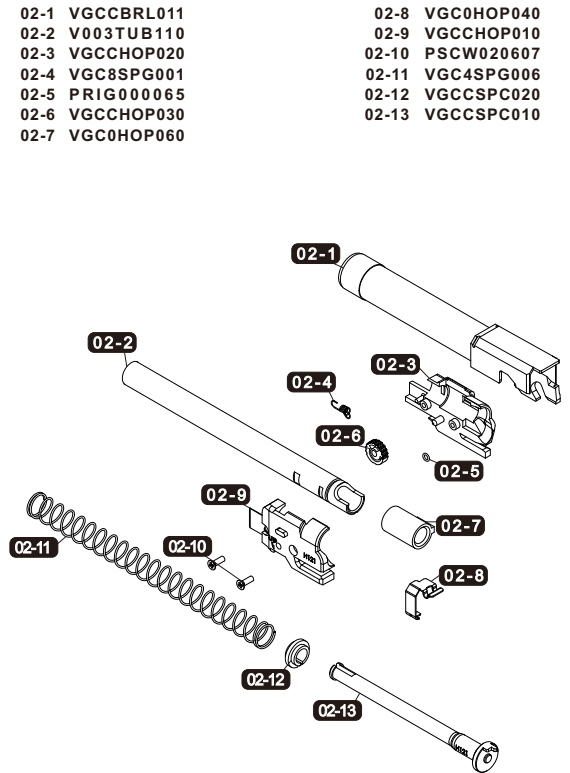

1 SLIDE

- | | |
|------------------|------------------|
| 01-1 VGCCURV073 | 01-14 VGCCCLR010 |
| 01-2 VGCCFST011 | 01-15 VGCCPIS030 |
| 01-3 PSCW250403 | 01-16 VGCCPIS020 |
| 01-4 VGCCURV041 | 01-17 VGCCFPN020 |
| 01-5 PSCW141021 | 01-18 VGCCSPG006 |
| 01-6 VGCCURV030 | 01-19 VGCCPIS040 |
| 01-7 VGCCRST011 | 01-20 PSCW261022 |
| 01-8 VGCCURV020 | 01-21 VGCASPG007 |
| 01-9 VGCCPIS010 | 01-22 VGCCPLK050 |
| 01-10 PSCW140306 | 01-23 PBOT251401 |
| 01-11 VGC4PIS070 | 01-24 VGCCSPG011 |
| 01-12 VGCASPG006 | |
| 01-13 VGC7SPG004 | |

2 BARREL

- | | |
|------------------|------------------|
| 02-1 VGCCBRL011 | 02-8 VGC0HOP040 |
| 02-2 V003TUB110 | 02-9 VGCCHOP010 |
| 02-3 VGCCCHOP020 | 02-10 PSCW020607 |
| 02-4 VGC8SPG001 | 02-11 VGC4SPG006 |
| 02-5 PRIG000065 | 02-12 VGCCSPC020 |
| 02-6 VGCCCHOP030 | 02-13 VGCCSPC010 |
| 02-7 VGC0HOP060 | |