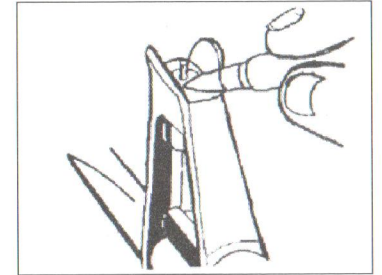

爆炸圖 EXPLOSION

保險控制
Safe control

半自動控制
Semi-automatic control

自動控制
automatic control

準星的調整
To adjust front sight

將覘孔調整鈕往順時鐘或逆時鐘, 即可左移或右移覘孔
Turn adjusting knob counterclockwise or clockwise to move backsight left or right.

將覘孔調整鈕往順時鐘或逆時鐘, 即可向上或向下覘孔
Turn adjusting knob counterclockwise or clockwise to move backsight up or down.