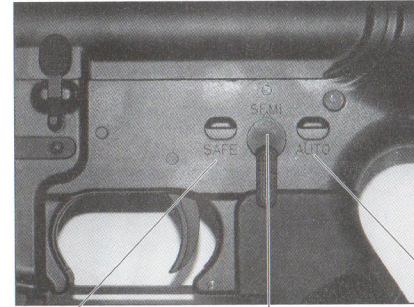

爆炸圖 EXPLOSION

保險控制
Safe control

半自動控制
Semi-automatic control

自動控制
automatic control

準星的調整
To adjust front sight

將覘孔調整鈕往順時鐘或逆時鐘, 即可左移或右移覘孔
Turn adjusting knob counterclockwise or clockwise to move backsight left or right.

將覘孔調整鈕往順時鐘或逆時鐘, 即可向上或向下覘孔
Turn adjusting knob counterclockwise or clockwise to move backsight up or down.