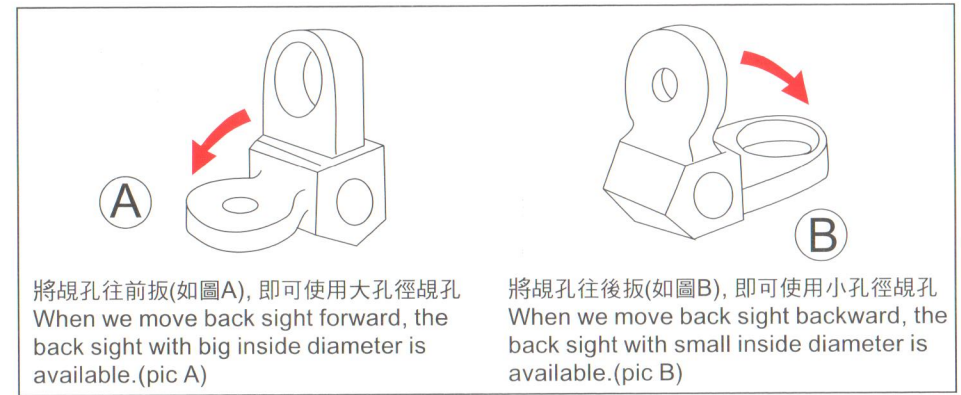

爆炸圖 EXPLOSION

保險控制
Safe control

半自動控制
Semi-automatic control

自動控制
automatic control

準星的調整
To adjust front sight

將覘孔調整鈕往順時鐘或逆時鐘, 即可左移或右移覘孔
Turn adjusting knob counterclockwise or clockwise to move backsight left or right.

將覘孔調整鈕往順時鐘或逆時鐘, 即可向上或向下覘孔
Turn adjusting knob counterclockwise or clockwise to move backsight up or down.