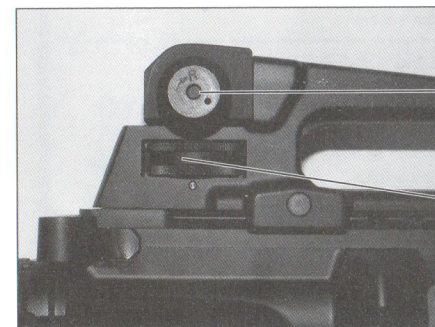

爆炸圖 EXPLOSION

保險控制
Safe control

半自動控制
Semi-automatic control

自動控制
automatic control

準星的調整
To adjust front sight

將覘孔調整鈕往順時鐘或逆時鐘, 即可左移或右移覘孔
Turn adjusting knob counterclockwise or clockwise to move backsight left or right.

將覘孔調整鈕往順時鐘或逆時鐘, 即可向上或向下覘孔
Turn adjusting knob counterclockwise or clockwise to move backsight up or down.