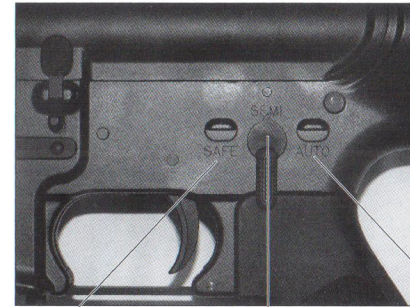

爆炸圖 EXPLOSION

保險控制
Safe control

半自動控制
Semi-automatic control

自動控制
automatic control

準星的調整
To adjust front sight

將覘孔調整鈕往順時鐘或逆時鐘, 即可左移或右移覘孔
Turn adjusting knob counterclockwise or clockwise to move backsight left or right.

將覘孔調整鈕往順時鐘或逆時鐘, 即可向上或向下覘孔
Turn adjusting knob counterclockwise or clockwise to move backsight up or down.