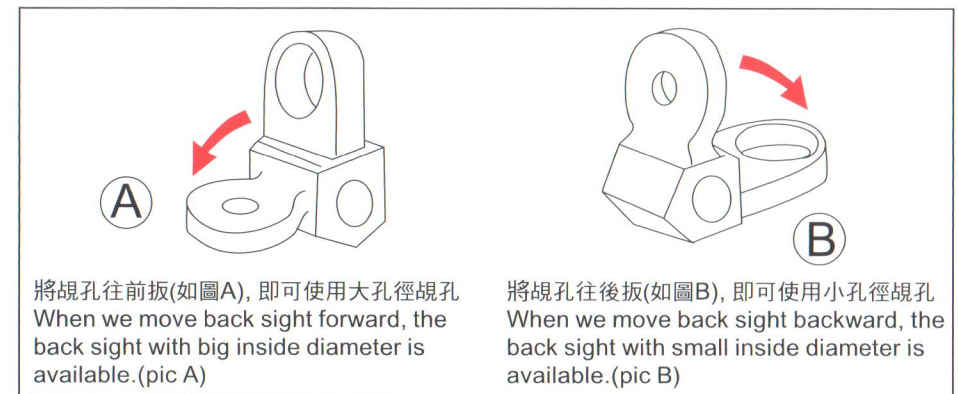

爆炸圖 EXPLOSION

保險控制
Safe control

半自動控制
Semi-automatic control

自動控制
automatic control

準星的調整
To adjust front sight

將覘孔調整鈕往順時鐘或逆時鐘, 即可左移或右移覘孔
Turn adjusting knob counterclockwise or clockwise to move backsight left or right.

將覘孔調整鈕往順時鐘或逆時鐘, 即可向上或向下覘孔
Turn adjusting knob counterclockwise or clockwise to move backsight up or down.