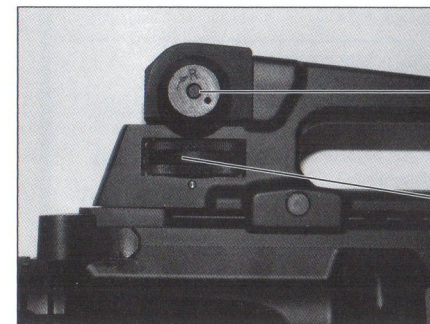

爆炸圖 EXPLOSION

保險控制
Safe control

半自動控制
Semi-automatic control

自動控制
automatic control

準星的調整
To adjust front sight

將覘孔調整鈕往順時鐘或逆時鐘, 即可左移或右移覘孔
Turn adjusting knob counterclockwise or clockwise to move backsight left or right.

將覘孔調整鈕往順時鐘或逆時鐘, 即可向上或向下覘孔
Turn adjusting knob counterclockwise or clockwise to move backsight up or down.