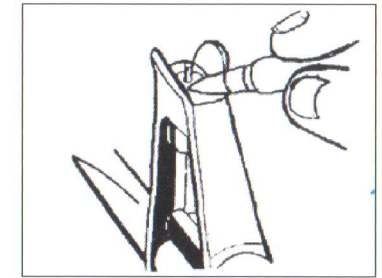

爆炸圖 EXPLOSION

保險控制
Safe control

半自動控制
Semi-automatic control

自動控制
automatic control

準星的調整
To adjust front sight

將覘孔調整鈕往順時鐘或逆時鐘, 即可左移或右移覘孔
Turn adjusting knob counterclockwise or clockwise to move backsight left or right.

將覘孔調整鈕往順時鐘或逆時鐘, 即可向上或向下覘孔
Turn adjusting knob counterclockwise or clockwise to move backsight up or down.