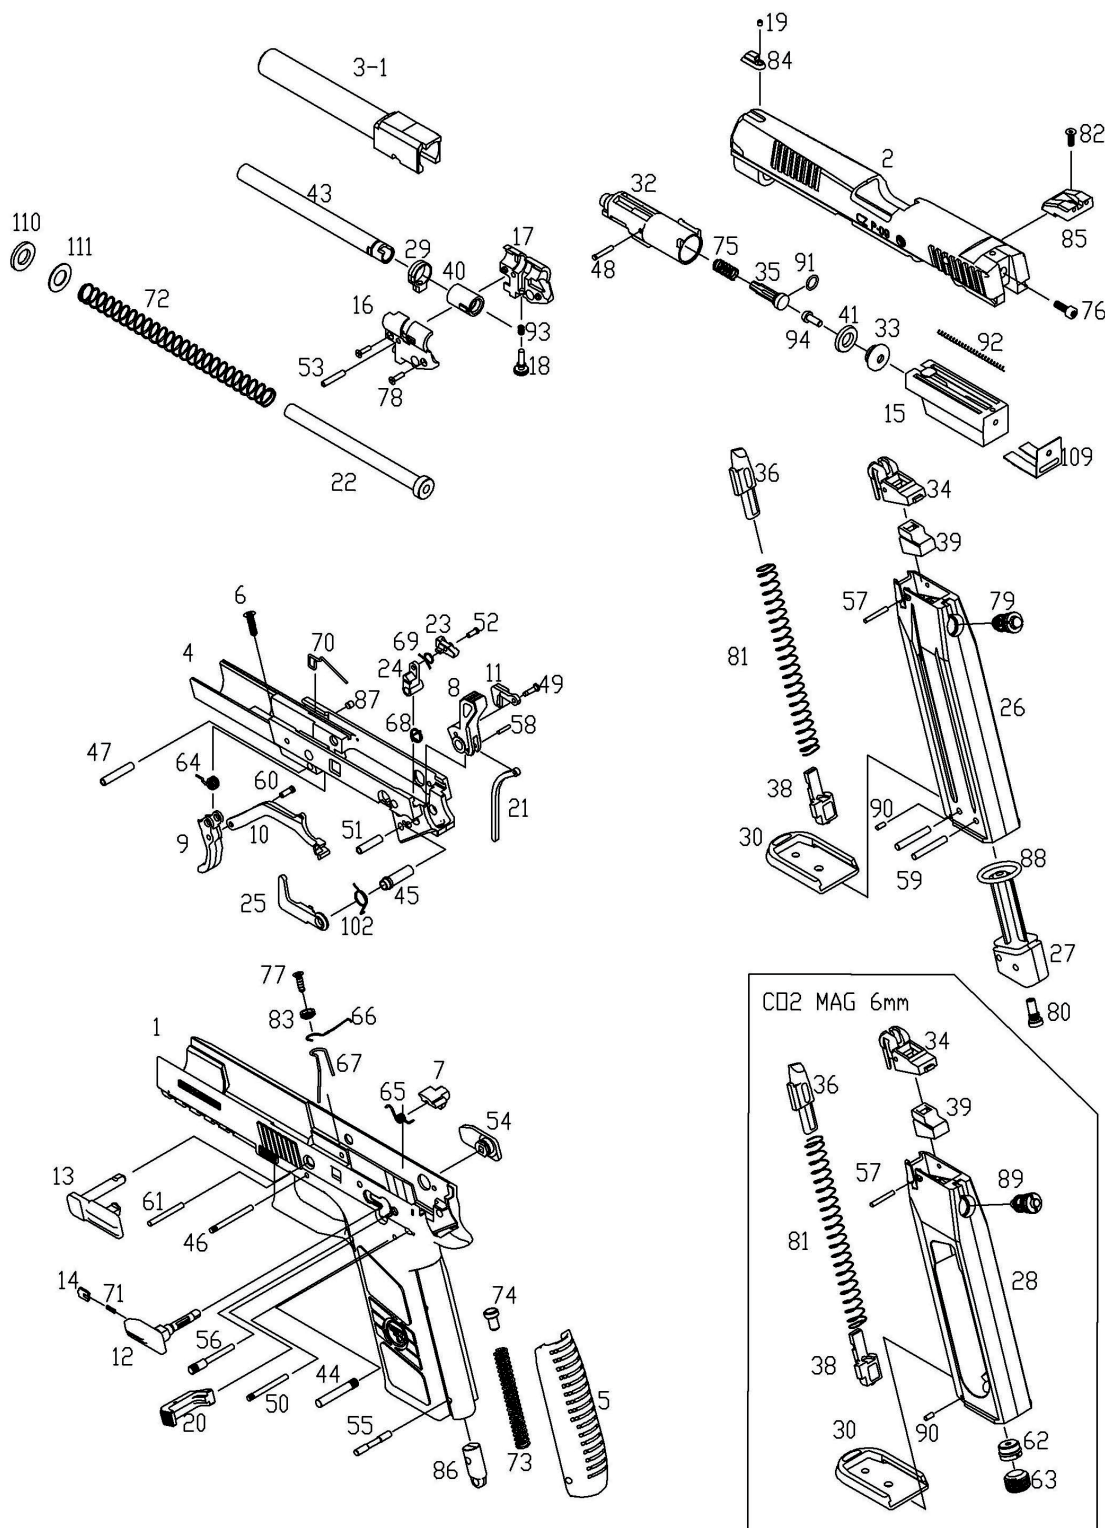

CZ P-09 Airsoft incl. case - 17657

CZ P-09 Airsoft incl. case - 17657

NO.	NAME
1	FRAME
2	SLIDE
3-1	OUT BARREL
4	INNER FRAME
5	BACK STRAP
6	INNER FRAME SCREW
7	SEAR
8	HAMMER
9	TRIGGER
10	TRIGGER BAR
11	DISCONNECTOR
12	SAFETY LEFT
13	SLIDE STOP
14	SAFETY DETENT PLUNGER
15	PISTON BLOCK
16	BARREL CHAMBER (L)
17	BARREL CHAMBER (R)
18	TRAJECTORY ADJUST SCREW
19	FRONT SIGHT SCREW
20	MAGAZINE CATCH
21	MAIN SP STRUT
22	RECOIL SP GUIDE
23	VALVE HAMMER
24	VALVE KNOCKER
25	VALVE LOCK PLATE
26	MAG BODY (GAS)
27	MAG BASE (GAS)
28	MAG BODY (CO2)
29	TRAJECTORY ADJUST RING
30	MAGAZINE BOTTOM
32	CYLINDER
33	PISTON
34	MAG LIP
35	FLOATING VALVE
36	MAG FOLLOWER
38	MAG BOTTOM STOP (CO2)
39	MAG GASKET
40	RUBBER CHAMBER
41	PISTON RING
43	INNER BARREL
44	HAMMER PIN
45	HAMMER SLEEVE
46	TRIGGER PIN
47	TRIGGER SLEEVE
48	FLOATING VALVE PIN
49	DISCONNECTOR PIN
50	VALVE KNOCKER PIN
51	VALVE KNOCKER SLEEVE
52	VALVE HAMMER PIN
53	BARREL LOCKING PIN

NO.	NAME
54	SAFETY RIGHT
55	MAIN SP HOUSING PIN
56	SEAR PIN
57	MAG LIP PIN
58	MAIN SP STRUT PIN
59	MAG BOTTOM PIN
60	TRIGGER BAR PIN
61	INNER FRAME PIN
62	MAG STAB (CO2)
63	MAG BASE NUT (CO2)
64	TRIGGER SP
65	SEAR SP
66	TRIGGER BAR SP
67	MAG CATCH SP
68	VALVE KNOCKER SP
69	VALVE LOCK SP
70	SLIDE STOP SP
71	SAFETY SP
72	RECOIL SP
73	MAIN SP
74	MAIN SP CAP
75	FLOATING VALVE
76	PISTON BLOCK SCREW
77	MAG CATCH SP SCREW
78	BARREL CHAMBER SCREW
79	EX VALVE
80	FILLING VALVE
81	FOLLOWER SP
82	REAR SIGHT SCREW
83	MAG CATCH SP WASHER
84	FRONT SIGHT
85	REAR SIGHT
86	MAIN SP PLUG
87	SLIDE STOP SP SCREW
88	MAG BOTTOM O-RING
89	CO2 EX VALVE
90	CO2 MAG BOTTOM STOP SCREW
91	FLOATING VALVE O-RING
92	CYLINDER SP
93	TRAJECTORY ADJUST SCREW
94	PISTON SCREW
102	VALVE LOCK SP
109	PISTON BLOCK PLATE
110	RECOIL BUFFER
111	RECOIL BUFFER WASHER