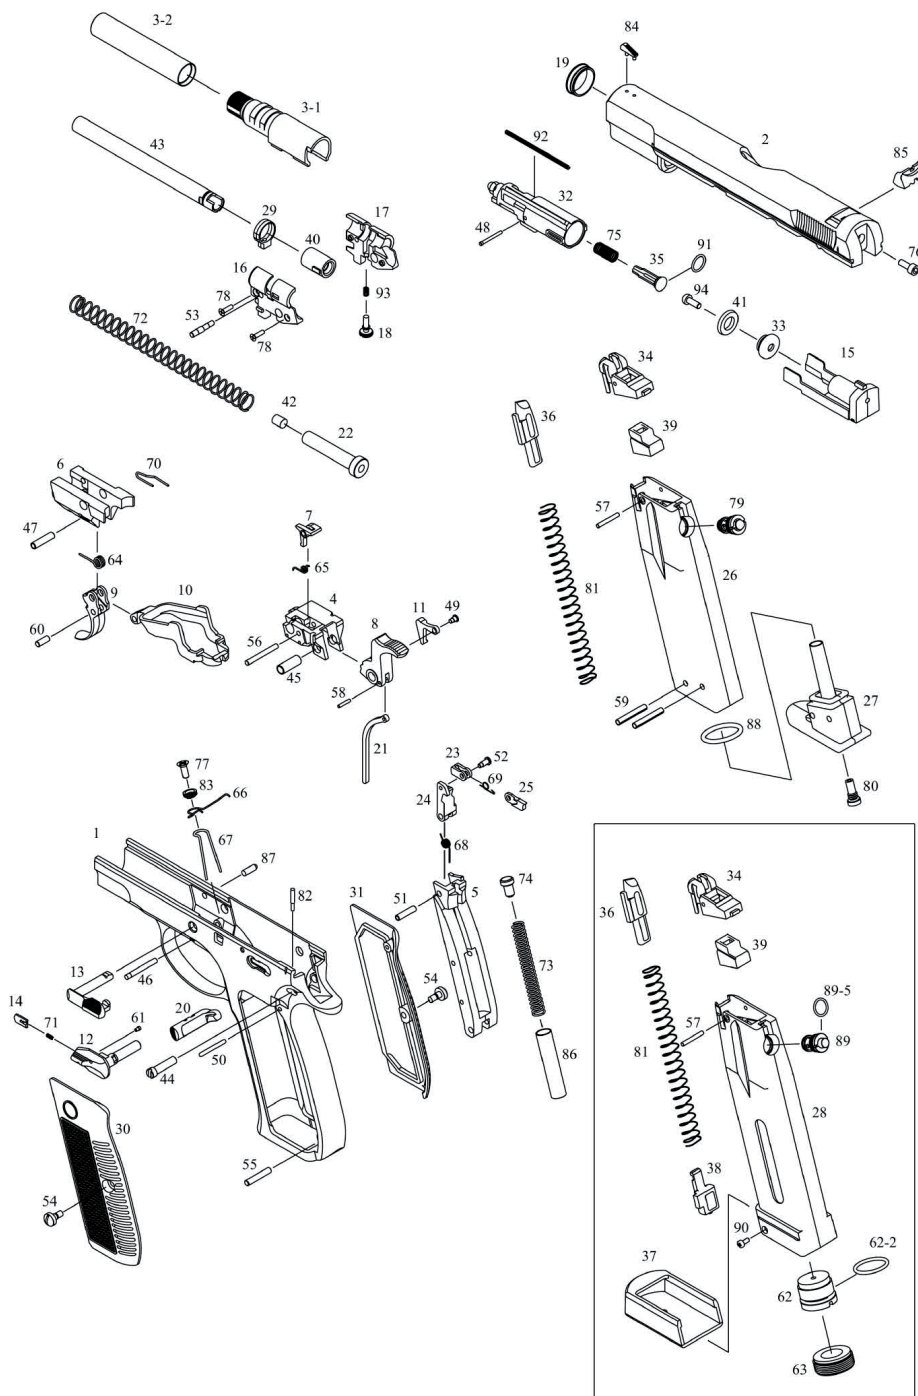

Airsoftpistol, GBB, MS, CZ 75 - 17397

20120723

NO.	NAME
1	FRAME
2	SLIDE
3-1	OUT BARREL PART 1
3-2	OUT BARREL PART 2
4	HAMMER HOUSING
5	MAIN SP HOUSING
6	TRIGGER HOUSING
7	SEAR
8	HAMMER
9	TRIGGER
10	TRIGGER BAR
11	DISCONNECTOR
12	SAFETY
13	SLIDE STOP
14	SAFETY DETENT PLUNGER
15	PISTON BLOCK
16	BARREL CHAMBER (L)
17	BARREL CHAMBER (R)
18	TRAJECTORY ADJUST SCREW
19	FRONT RING
20	MAGAZINE CATCH
21	MAIN SP STRUT
22	RECOIL SP GUIDE
23	VALVE HAMMER
24	VALVE KNOCKER
25	VALVE LOCK PLATE
26	MAG BODY (GAS)
27	MAG BASE (GAS)
28	MAG BODY (CO2)
29	TRAJECTORY ADJUST RING
30	GRIP (L)
31	GRIP (R)
32	CYLINDER
33	PISTON
34	MAG LIP
35	FLOATING VALVE
36	MAG FOLLOWER
37	MAG BOTTOM (CO2)
38	MAG BOTTOM STOP (CO2)
39	MAG GASKET
40	RUBBER CHAMBER
41	PISTON RING
42	RECOIL BUFFER
43	INNER BARREL
44	HAMMER PIN
45	HAMMER SLEEVE
46	TRIGGER PIN
47	TRIGGER SLEEVE
48	FLOATING VALVE PIN
49	DISCONNECTOR PIN

NO.	NAME
50	VALVE KNOCKER PIN
51	VALVE KNOCKER SLEEVE
52	VALVE HAMMER PIN
53	BARREL LOCKING PIN
54	GRIP SCREW
55	MAIN SP HOUSING PIN
56	SEAR PIN
57	MAG LIP PIN
58	HAMMER SP GUIDE PIN
59	MAG BOTTOM PIN
60	TRIGGER BAR PIN
61	SAFETY PIN
62	MAG STAB (CO2)
62-2	STAB O-RING
63	MAG BASE NUT (CO2)
64	TRIGGER SP
65	SEAR SP
66	TRIGGER BAR SP
67	MAG CATCH SP
68	VALVE KNOCKER SP
69	VALVE LOCK SP
70	SLIDE STOP SP
71	SAFETY SP
72	RECOIL SP
73	MAIN SP
74	MAIN SP CAP
75	FLOATING VALVE
76	PISTON BLOCK SCREW
77	MAG CATCH SP SCREW
78	BARREL CHAMBER SCREW
79	EX VALVE
80	FILLING VALVE
81	FOLLOWER SP
82	HAMMER PIN DETENT
83	MAG CATCH SP WASHER
84	FRONT SIGHT
85	REAR SIGHT
86	MAIN SP HOUSING SLEEVE
87	TRIGGER HOUSING PIN
88	MAG BOTTOM O-RING
89	CO2 EX VALVE
89-5	CO2 EX VALVE O-RING(BIG)
90	CO2 MAG BOTTOM STOP SCREW
91	FLOATING VALVE O-RING
92	CYLINDER SP
93	TRAJECTORY ADJUST SCREW
94	PISTON SCREW