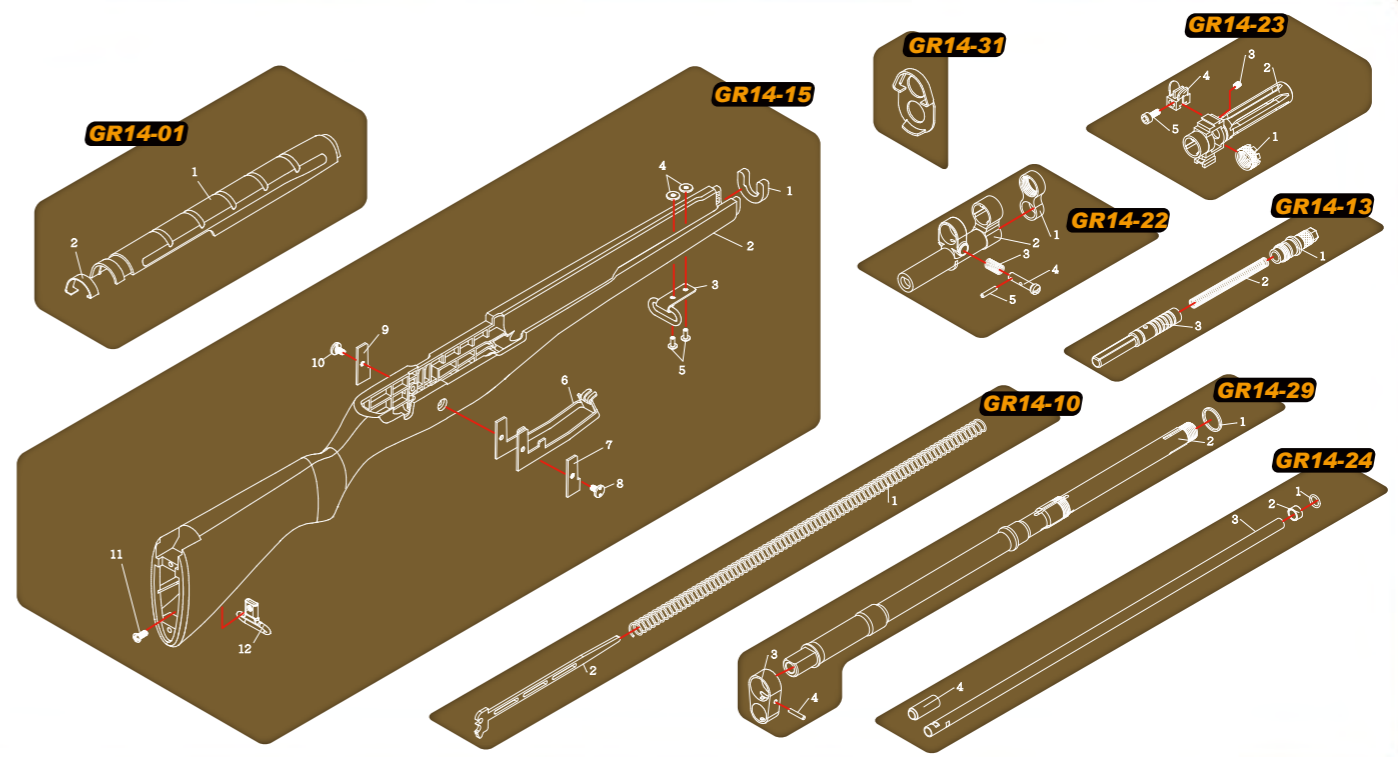

#### No. Parts Name

- 01 UPPER COVER SET
- 02 DUMMY BOLT PLATE
- 03 UPPER RECEIVER SET
- 04 REAR SIGHT SET
- 05 MAGAZINE
- 06 BUFFER PLATE

#### No. Parts Name

- 07 FRONT BARREL SET
- 08 HOP-UP SET
- 10 RECOIL SPRING SET
- 13 GAS CYLINDER PISTON
- 14 BOLT HANDLE SET
- 15 LOWER RECEIVER SET

#### No. Parts Name

- 17 GEAR BOX SET
- 19 TRIGGER GUARD SET
- 20 MOTOR SET
- 22 GAS CYLINDER SET
- 23 FLASH SUPPRESSOR
- 24 INNER BARREL

#### No. Parts Name

- 29 OUTER BARREL SET
- 31 FRONT BAND
- 32 STOCK PLATE SET