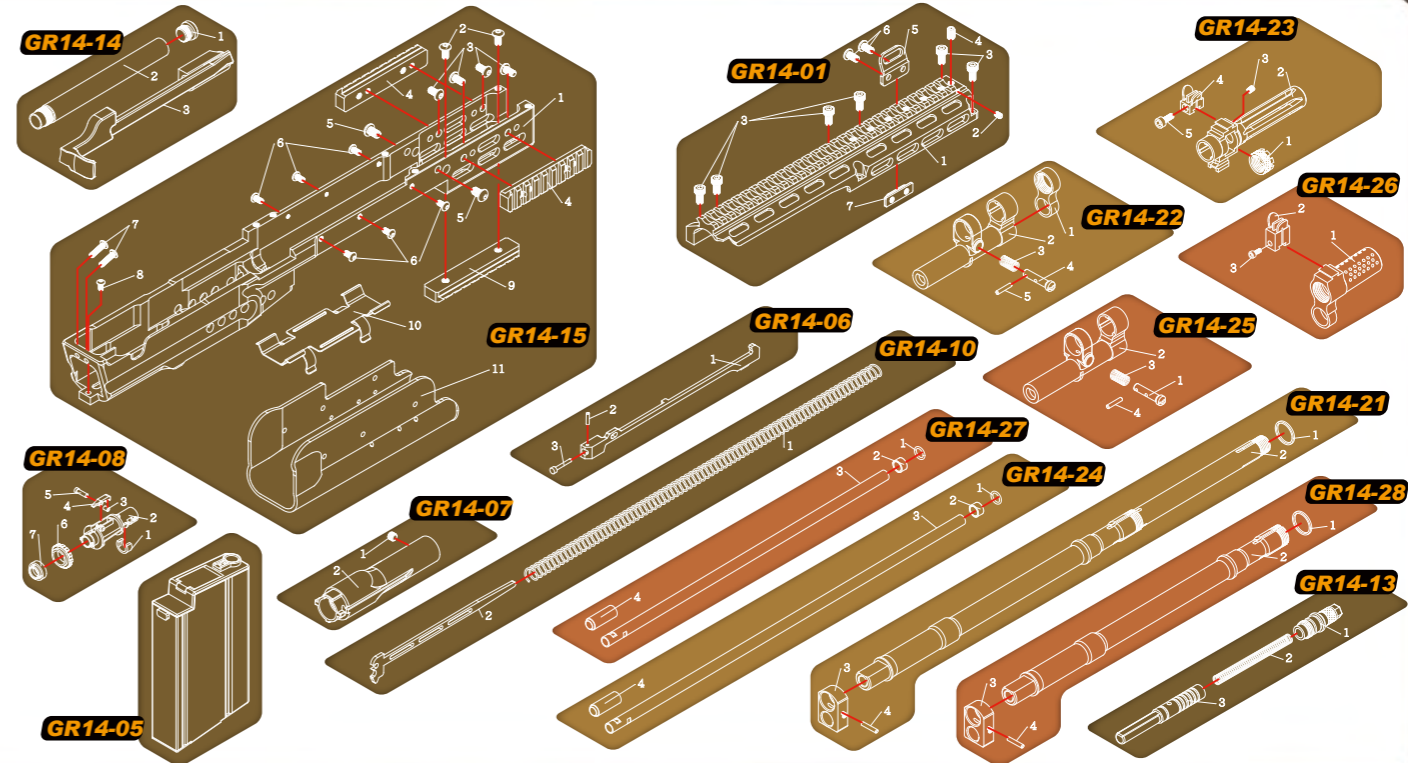

PARTS LIST for EBR

No. Parts Name

- 01 UPPER COVER SET
- 02 DUMMY BOLT PLATE
- 03 UPPER RECEIVER SET
- 04 REAR SIGHT SET
- 05 MAGAZINE
- 06 BUFFER PLATE

No. Parts Name

- 07 FRONT BARREL SET
- 08 HOP-UP SET
- 09 STOCK RELEASE BUTTON
- 10 RECOIL SPRING SET
- 11 GRIP SET
- 12 STOCK SET

No. Parts Name

- 13 GAS CYLINDER PISTON
- 14 BOLT HANDLE SET
- 15 LOWER RECEIVER SET
- 16 SLING ATTACHMENT
- 17 GEAR BOX SET
- 18 CHEEK REST SET

No. Parts Name

- 19 TRIGGER GUARD SET
- 20 MOTOR SET
- 21 OUTER BARREL SET (EBR LONG)
- 22 GAS CYLINDER SET (EBR LONG)
- 23 FLASH SUPPRESSOR (EBR LONG)
- 24 INNER BARREL (EBR LONG)

No. Parts Name

- 25 GAS CYLINDER SET (EBR SHORT)
- 26 FLASH SUPPRESSOR (EBR SHORT)
- 27 INNER BARREL (EBR SHORT)
- 28 OUTER BARREL SET (EBR SHORT)