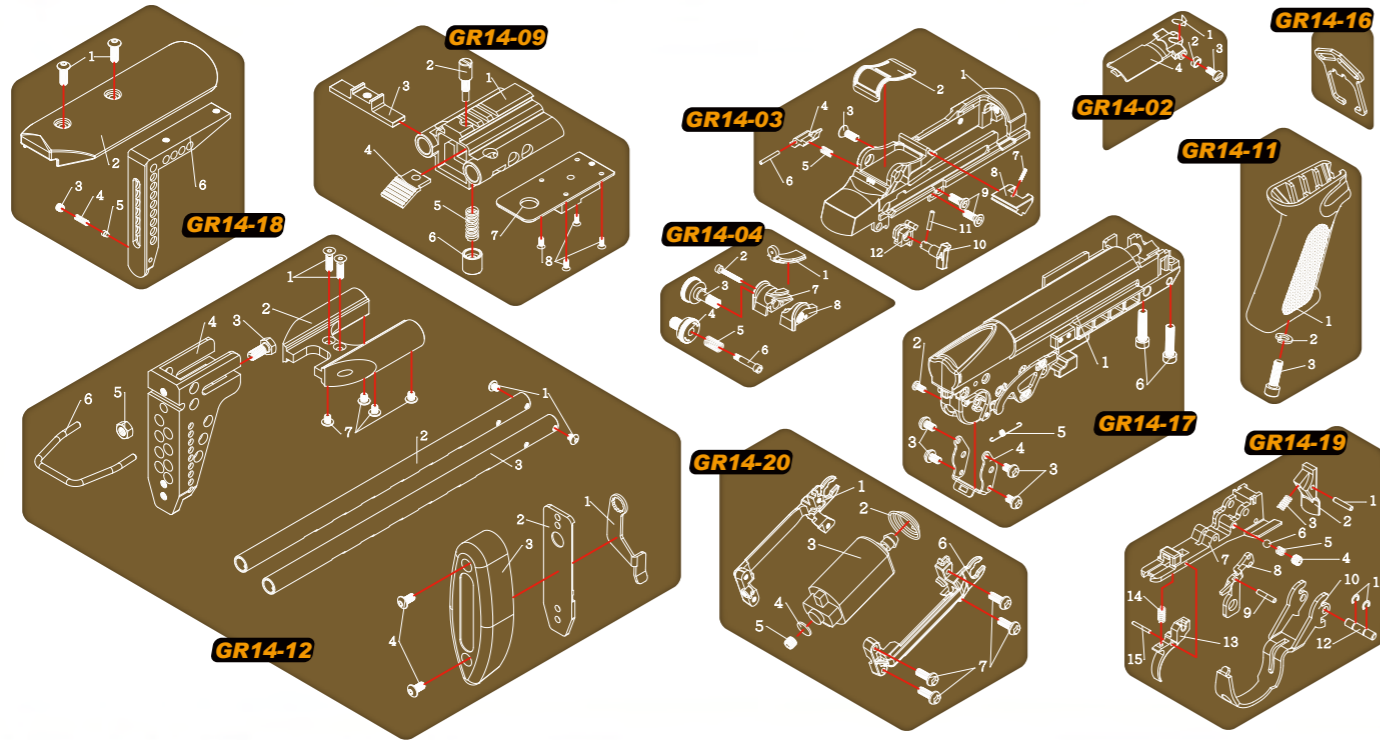

PARTS LIST for EBR

No. Parts Name

- 01 UPPER COVER SET
- 02 DUMMY BOLT PLATE
- 03 UPPER RECEIVER SET
- 04 REAR SIGHT SET
- 05 MAGAZINE
- 06 BUFFER PLATE

No. Parts Name

- 07 FRONT BARREL SET
- 08 HOP-UP SET
- 09 STOCK RELEASE BUTTON
- 10 RECOIL SPRING SET
- 11 GRIP SET
- 12 STOCK SET

No. Parts Name

- 13 GAS CYLINDER PISTON
- 14 BOLT HANDLE SET
- 15 LOWER RECEIVER SET
- 16 SLING ATTACHMENT
- 17 GEAR BOX SET
- 18 CHEEK REST SET

No. Parts Name

- 19 TRIGGER GUARD SET
- 20 MOTOR SET
- 21 OUTER BARREL SET (EBR LONG)
- 22 GAS CYLINDER SET (EBR LONG)
- 23 FLASH SUPPRESSOR (EBR LONG)
- 24 INNER BARREL (EBR LONG)

No. Parts Name

- 25 GAS CYLINDER SET (EBR SHORT)
- 26 FLASH SUPPRESSOR (EBR SHORT)
- 27 INNER BARREL (EBR SHORT)
- 28 OUTER BARREL SET (EBR SHORT)