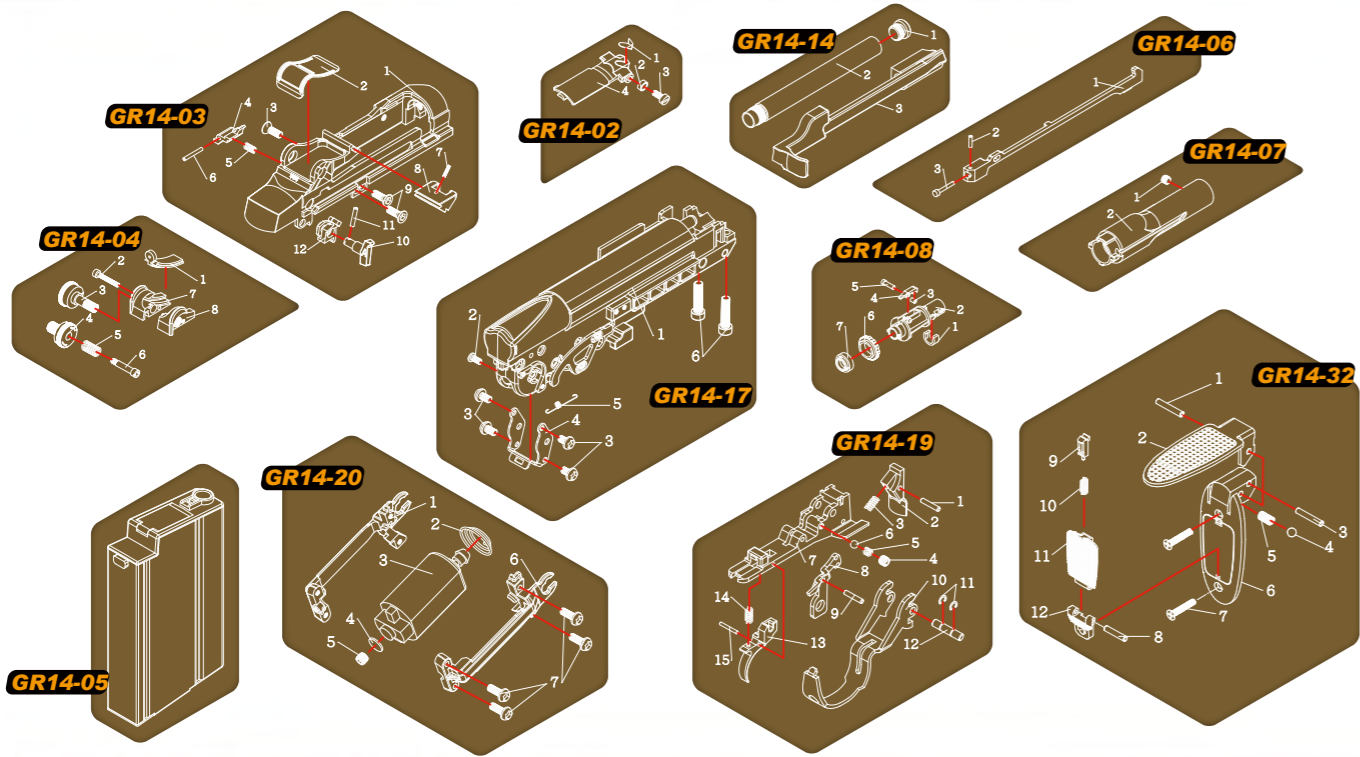

#### No. Parts Name

- 01 UPPER COVER SET
- 02 DUMMY BOLT PLATE
- 03 UPPER RECEIVER SET
- 04 REAR SIGHT SET
- 05 MAGAZINE
- 06 BUFFER PLATE

#### No. Parts Name

- 07 FRONT BARREL SET
- 08 HOP-UP SET
- 10 RECOIL SPRING SET
- 13 GAS CYLINDER PISTON
- 14 BOLT HANDLE SET
- 15 LOWER RECEIVER SET

#### No. Parts Name

- 17 GEAR BOX SET
- 19 TRIGGER GUARD SET
- 20 MOTOR SET
- 22 GAS CYLINDER SET
- 23 FLASH SUPPRESSOR
- 24 INNER BARREL

#### No. Parts Name

- 29 OUTER BARREL SET
- 31 FRONT BAND
- 32 STOCK PLATE SET