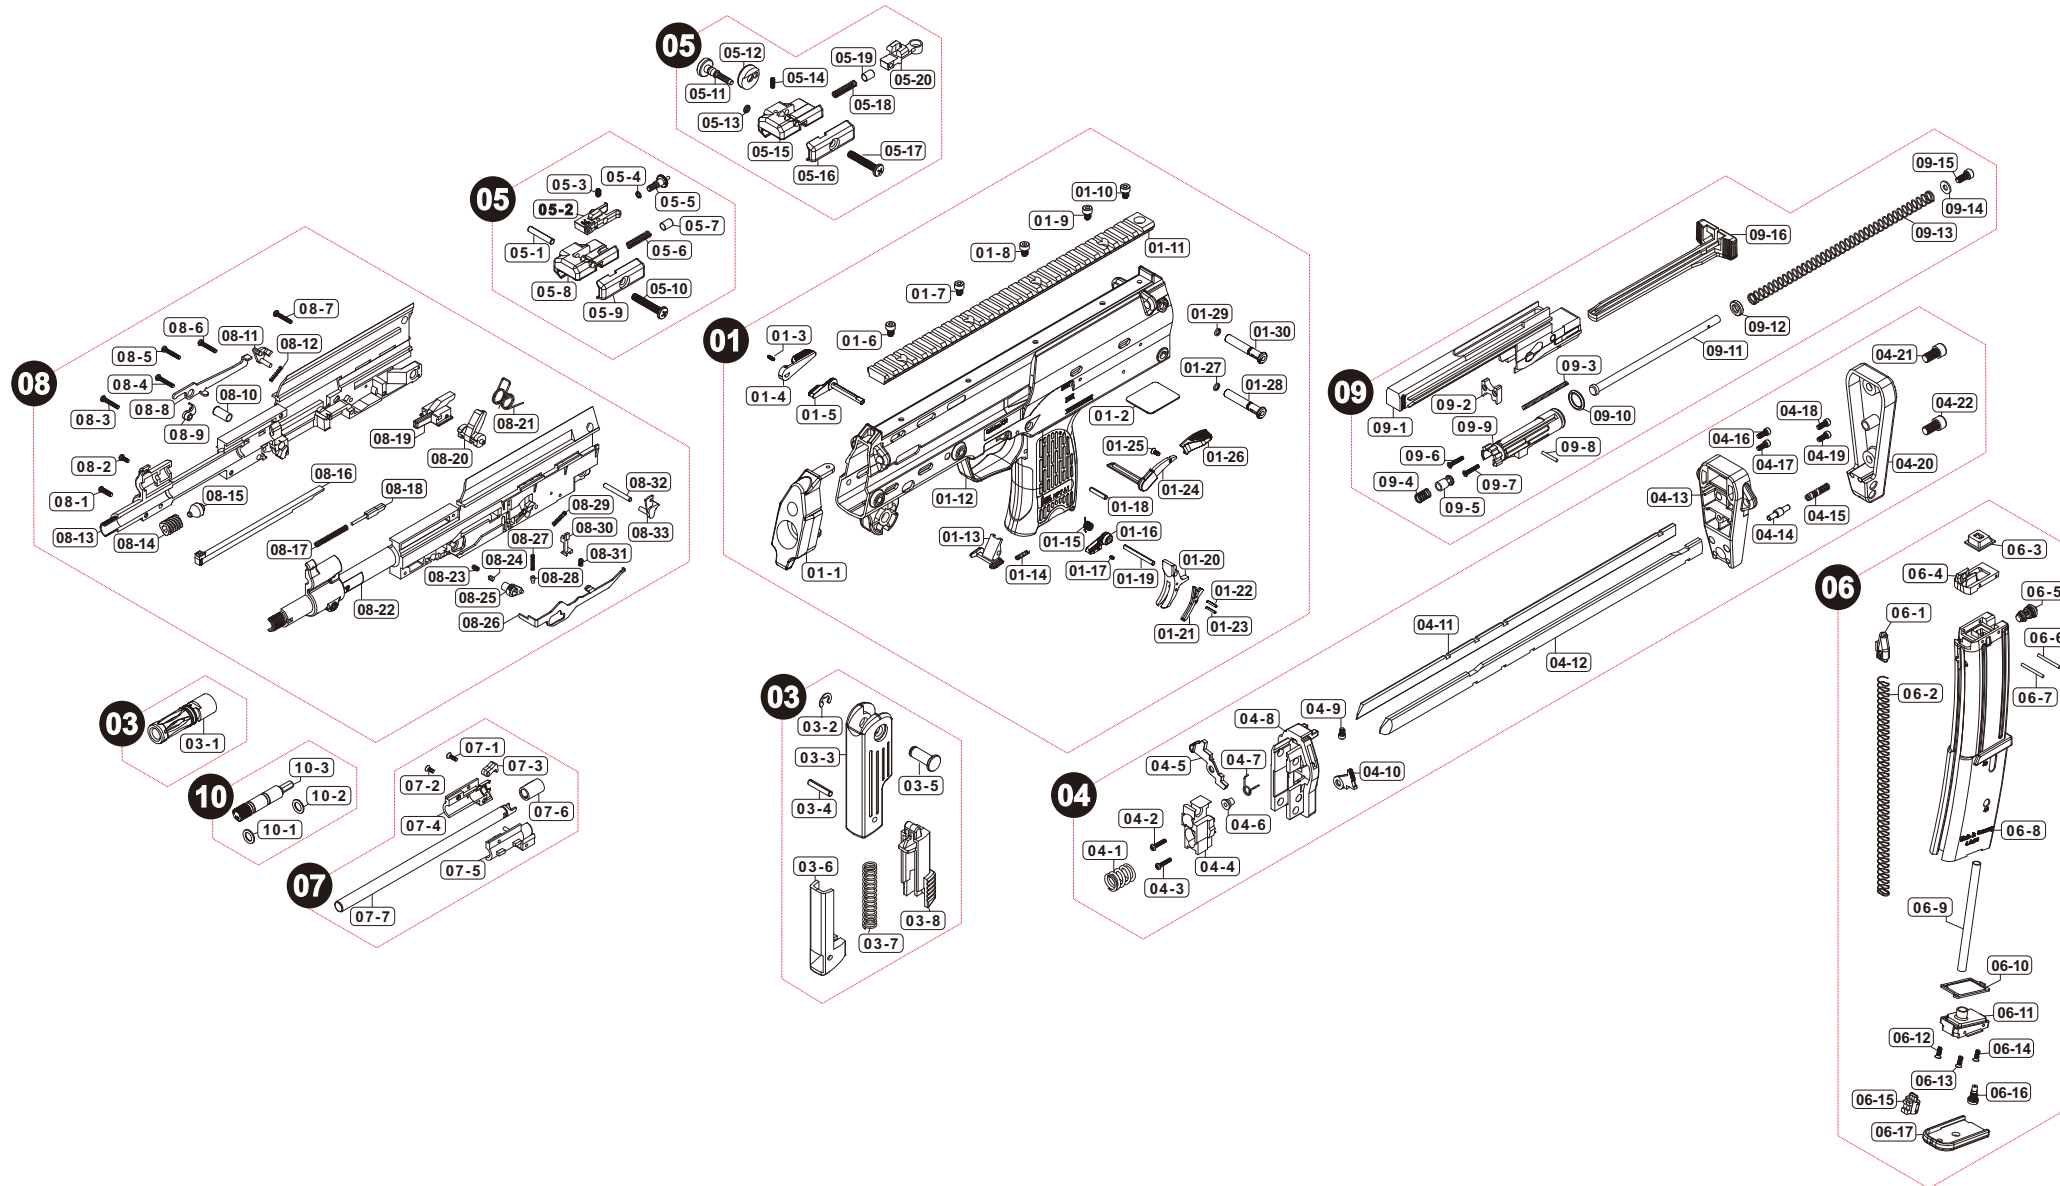

Parts List

UMAREX MP7 A1 GBBR

Manufactured by VegaForceCompany, Made in Taiwan. <http://www.gb-tech.com.tw>

Parts List

UMAREX MP7 A1 GBBR

01 UPPER RECEIVER

01-1	VGB0URV030
01-2	VGB0BRL060
01-3	PSCW020603
01-4	VGB0MSY010
01-5	VGB0BRB040
01-6	PSCW040604
01-7	PSCW040604
01-8	PSCW040604
01-9	PSCW040604
01-10	PSCW040604
01-11	VGB0HGD010
01-12	VGB0LRV011
01-13	VGB0MAG090
01-14	V020SPG0E0
01-15	VGB0SPG010
01-16	VGB0BRB050
01-17	PSCW020303
01-18	PBOT031601
01-19	PBOT033001
01-20	VGB0THG010
01-21	VGB0THG020
01-22	PBOT169501
01-23	PBOT169501
01-24	VGB0MSY060
01-25	PSCW260632
01-26	VGB0MSY030
01-27	PRIG000032
01-28	VGB0BRL070
01-29	PRIG000032
01-30	VGB0BRL070

03 BARREL / FOREARM

03-1	VGB0FHR010
03-2	PBUKEETW60
03-3	VGB0GRP020
03-4	PBOT42201
03-5	VGB0GRP010
03-6	VGB0GRP030
03-7	VGB0SPG005
03-8	VGB0GRP040

04 STOCK

04-1	VGE0SPG003
04-2	PSCW031221
04-3	PSCW031221
04-4	VGB0STK060
04-5	VGB0STK0B0
04-6	VGB0STK090
04-7	VGB0SPG009
04-8	VGB0URV040
04-9	PSCW031221
04-10	VGB0STK070
04-11	VGB0STK050
04-12	VGB0STK040
04-13	VGB0STK020
04-14	VGB0STK030
04-15	VGB0SPG001
04-16	PSCW030804
04-17	PSCW030804
04-18	PSCW030804
04-19	PSCW030804
04-20	VGB0STK010
04-21	PSCW061204
04-22	PSCW061204